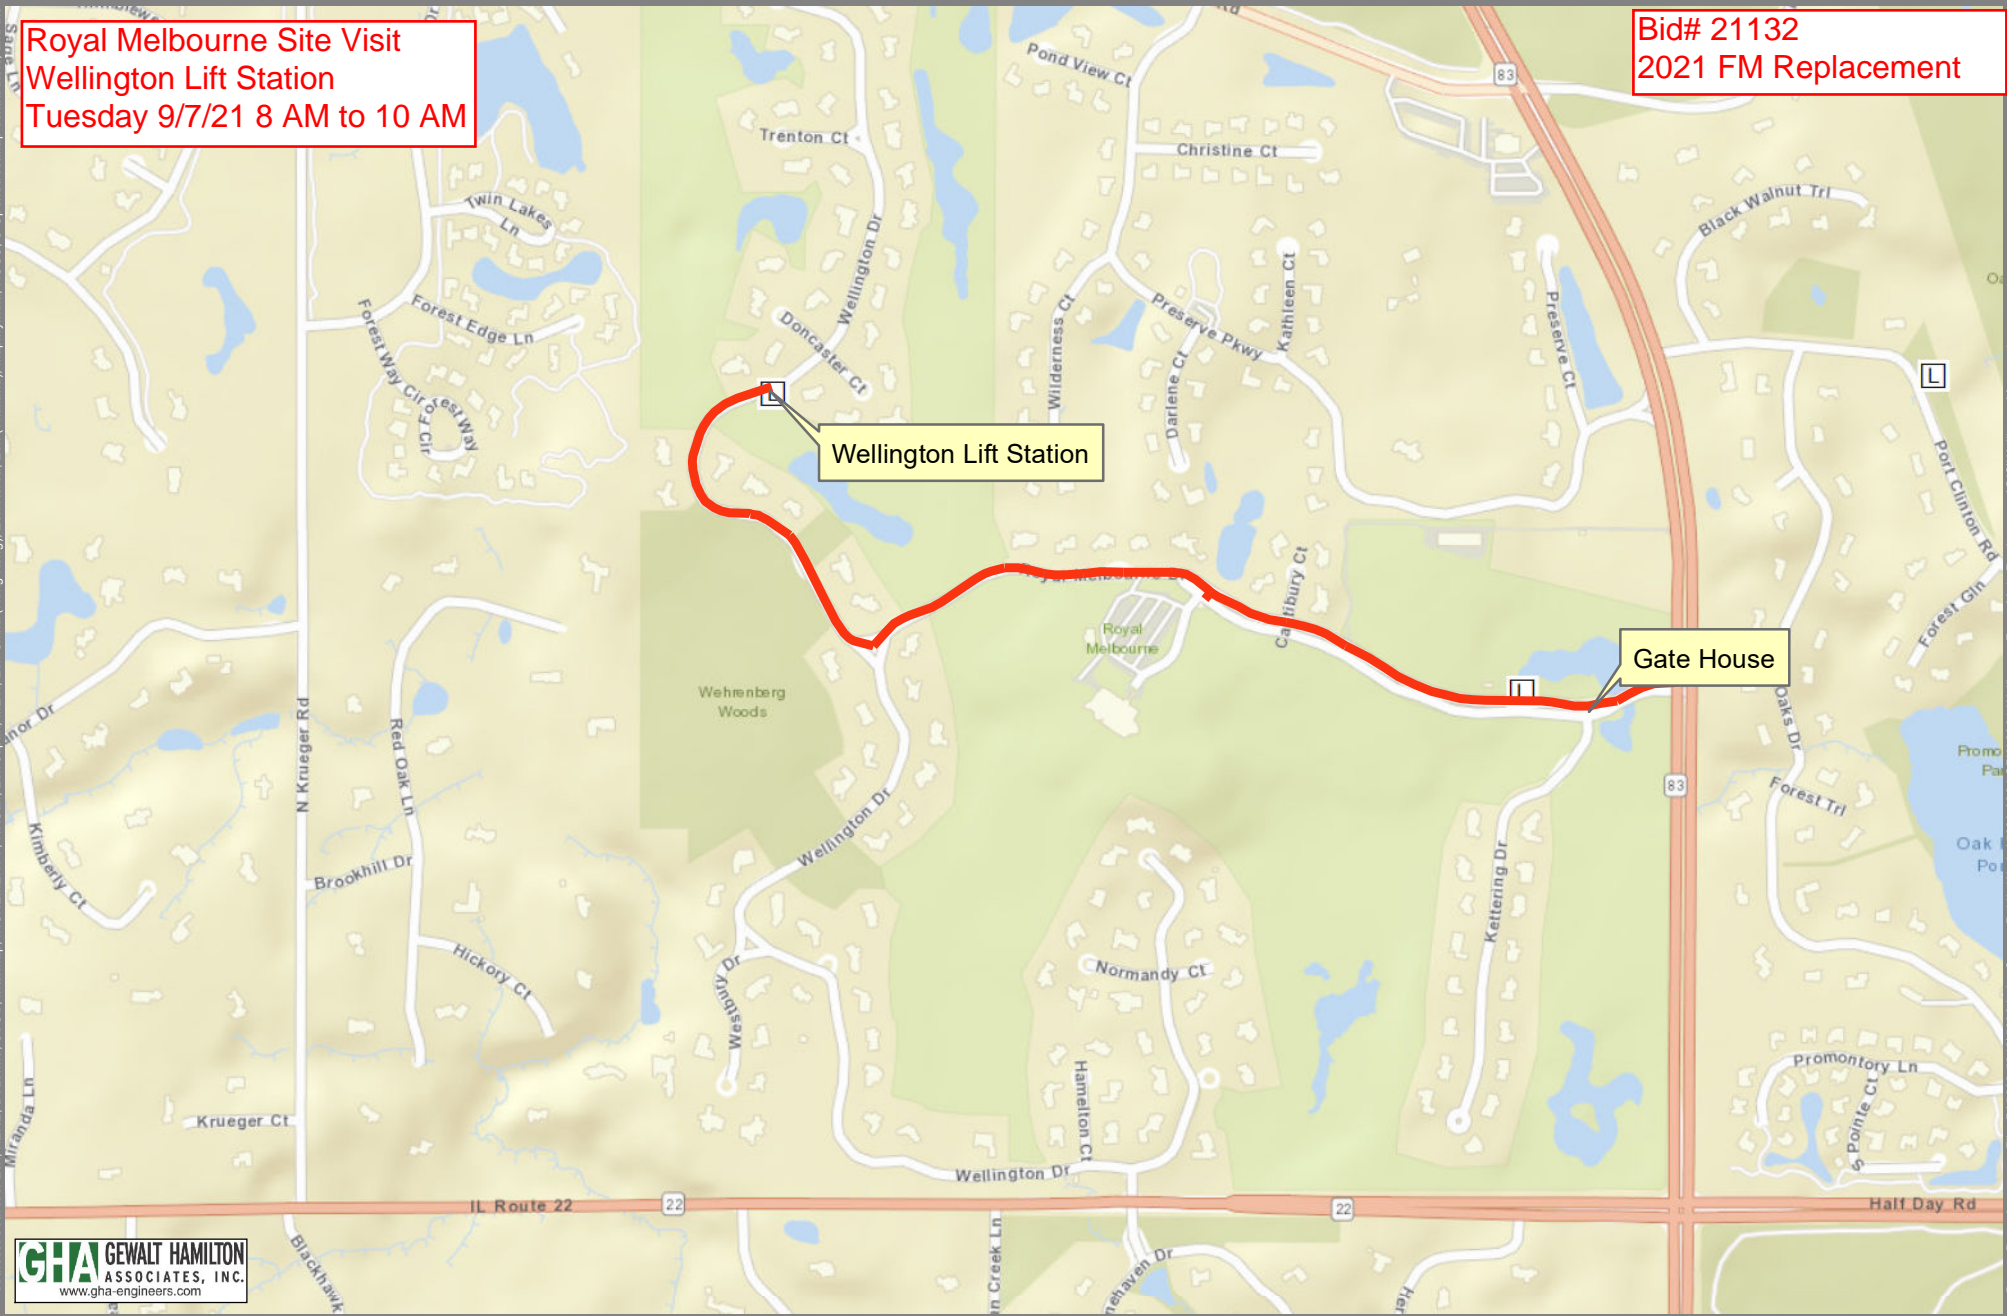

Royal Melbourne Site Visit
Wellington Lift Station
Tuesday 9/7/21 8 AM to 10 AM

Bid# 21132
2021 FM Replacement

1 inch = 1,000 Feet

Royal Melbourne/Wellington Lift Station Site Map

Sources: Esri, HERE, DeLorme, USGS, Intermap, INCREMENT P, NRCan, Esri Japan, METI, Esri China (Hong Kong), Esri Korea, Esri (Thailand), MapmyIndia, NGCC, © OpenStreetMap contributors, and the G

File: P:\5600-5649\5600_Lake County Public Works\6006.LCPW.2021 Wellington Force Main Replacement\GIS\Wellington.ap.mxd

Drawn By: jglen